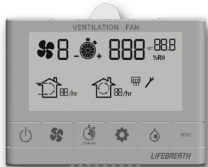

MAX XTR

184 CFM @ 0.3

- **ERV**
- Setting a new standard for efficiency and design
- Available with **Auto Balance** and **Fault Indicator Display (FID)**
- Side Port duct connections
- Multi positional
- Mirrored and/or Hard Wired configurations available

METRO 120F-ECM

117 CFM @ 0.3

- **HRV**
- Available with **Auto Balance** and **Fault Indicator Display (FID)**
- Fan defrost cycle
- Side port connections
- Hard Wired configuration available

METRO 120ERV-ECM