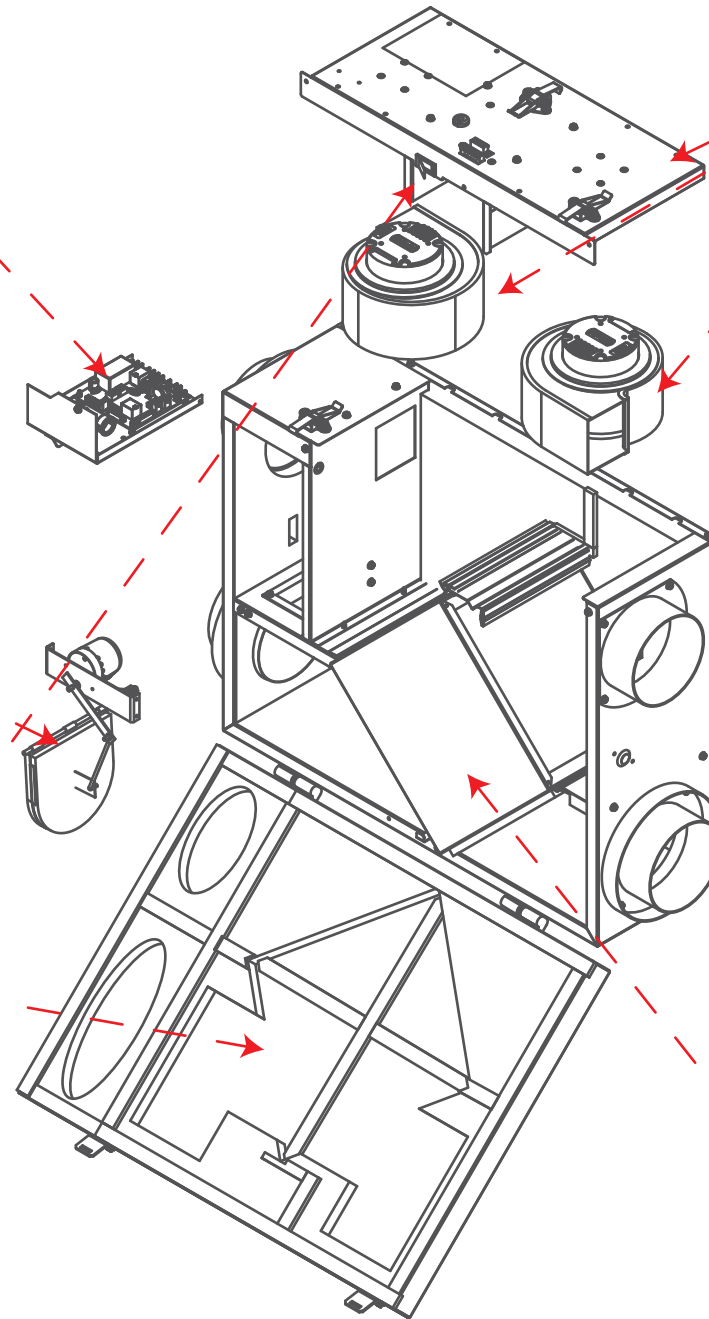

Blower/ Fan Replacement Kits

Electrical Replacement Kits

Damper Replacement Kits

Door Replacement Kits & Door Switch

Cores & Filters

LIFE BREATH[®] METRO 120 ERVD-ECM