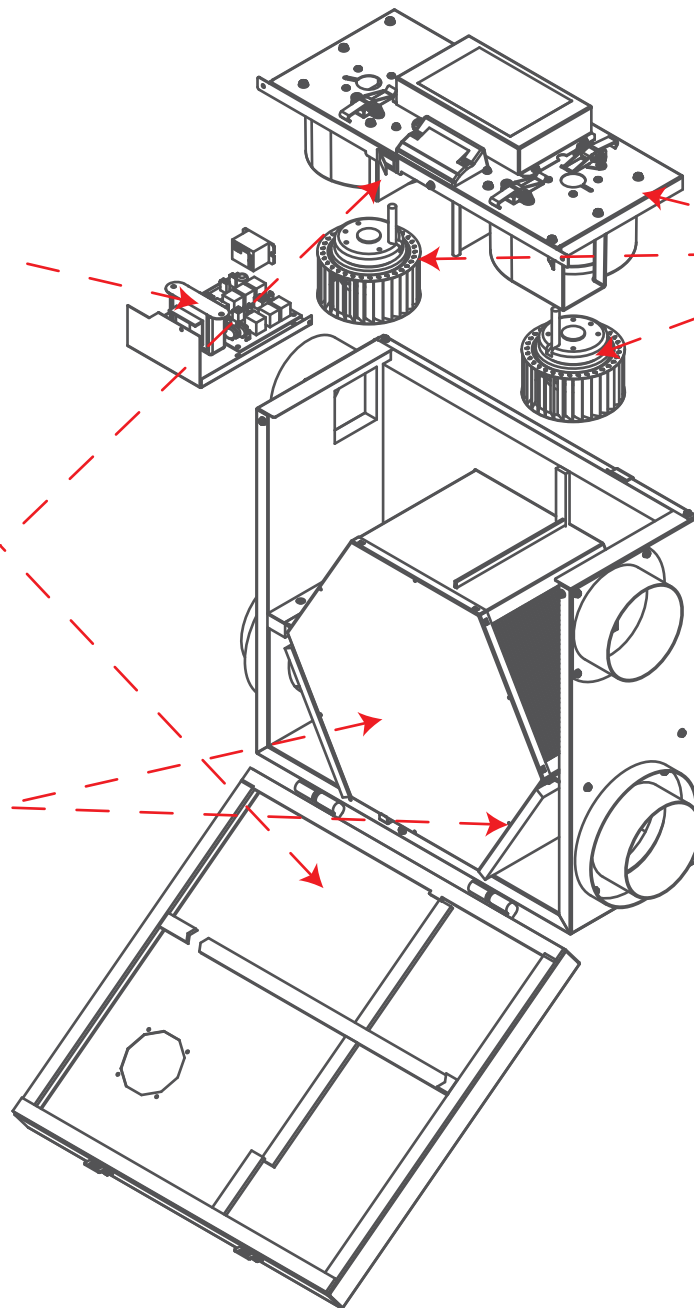

Electrical Replacement Kits

Blower/Fan Replacements

Door Replacements Kits & Door Switch

Cores & Filters

LIFE BREATH[®] METRO 120F